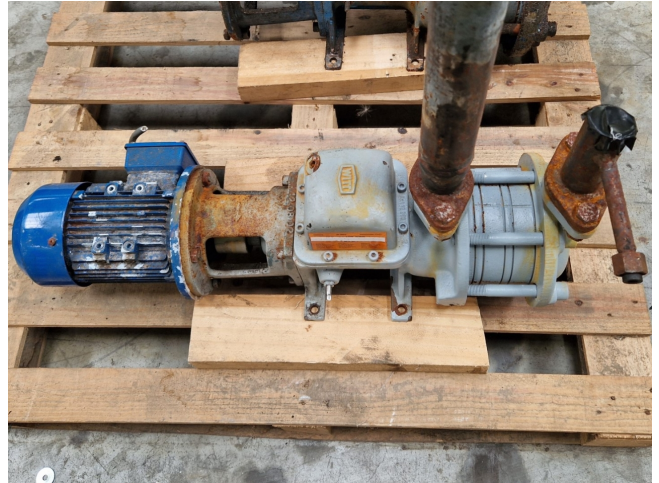

Witt GP-42

Specifications

Brand	Witt
Type	GP-42
Volume flow Q max. (m ³ /h)	3,6
Delivery height H max. (m)	48,0
Remarks	Y.o.b. 2018
Stock	1

Description

Used Witt GP-42

Used Witt GP-42 liquid pump with a 1612 MD020116 electro motor. The pump has with the following specifications: Qmax: 3,6 m³/h - Hmax: 48,0 m. Dimensions: 850x300x350 mm (LxWxH).